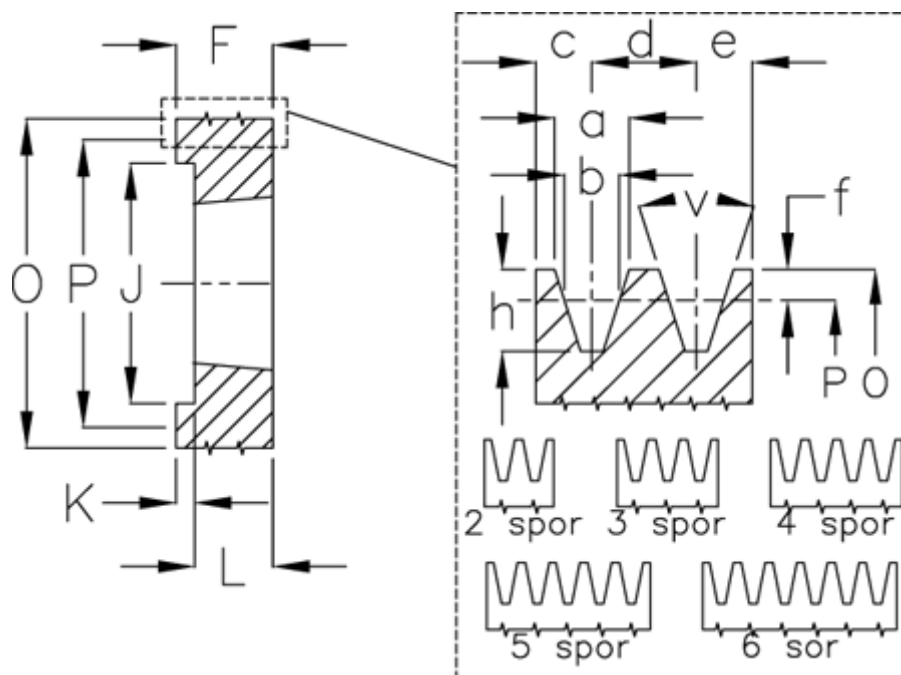

Article number: 604110016003

Description: V-belt pulley SPA 160/3 TL2517

Measures

a	= 12,7	For bush	= 2517	P	= 160
b	= 11	h	= 13,8	Type	= SPA
Bush ζ max	= 60	J	= 125.0	v	= 38 grader
c	= 10	K	= 5		
d	= 15	L	= 45		
e	= 10	m	= -		
f	= 2,8	Number of ribs	= 3		
F	= -	O	= 165,5		